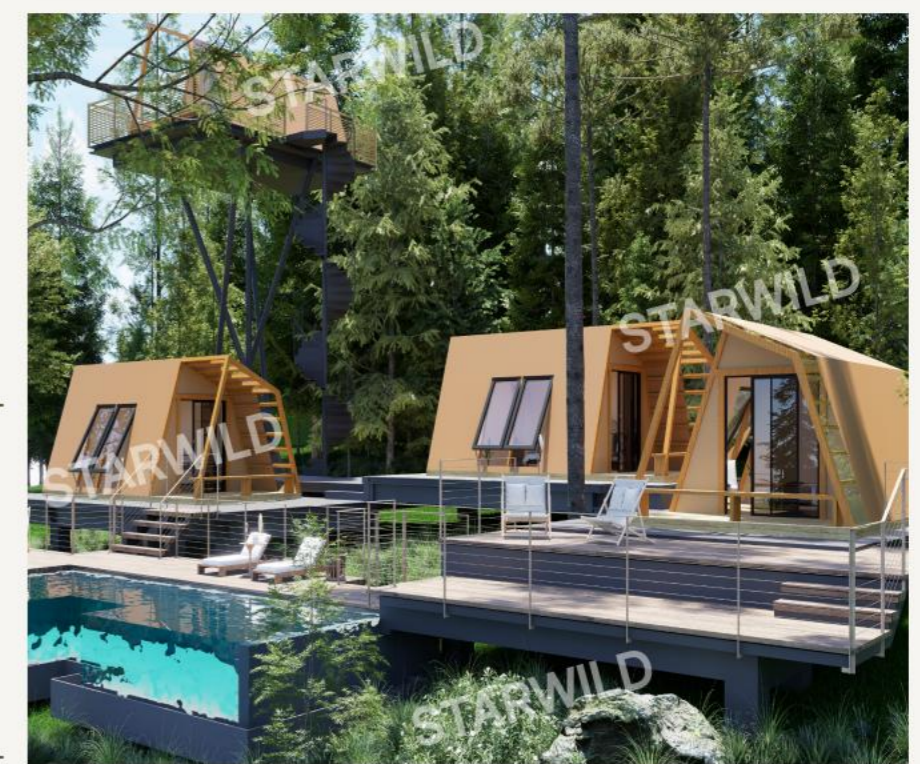

(3D Render-Exploded View)