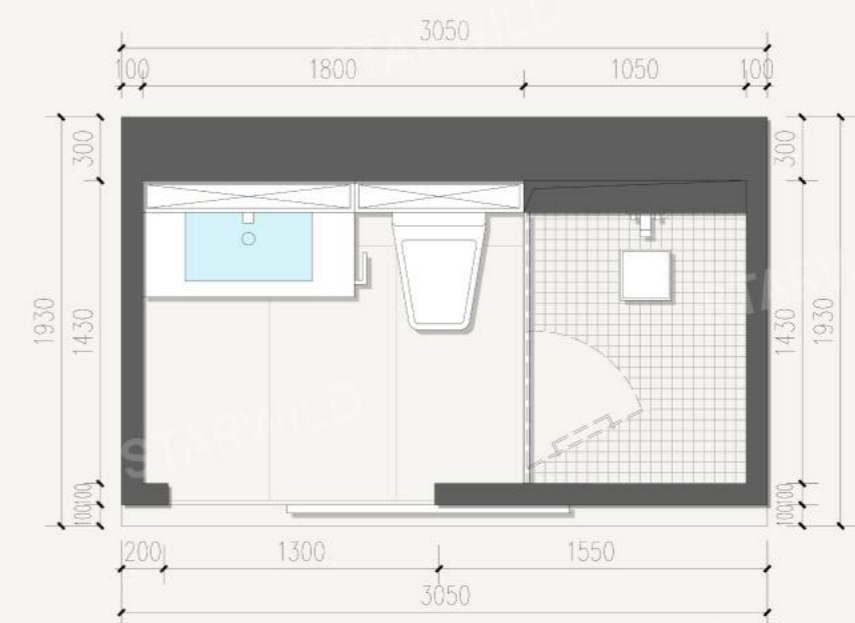

# Integrated Bathroom - Standard Version

Parameters	Integrated Bathroom - Standard Version
<b>Specifications &amp; Dimensions</b>	External Dimensions: 1830*3050*2450mm
	Internal Dimensions: 1430*2850*2000mm
<b>Packing Size</b>	1930*3150*2500mm
<b>Weight</b>	3000KG

Shower Set,8mm Tempered Ultraclear Glass Shower Partition

## Detailed Specifications

Starwild Glamping  
V Integrated Bathroom-V

(Floor Plan)